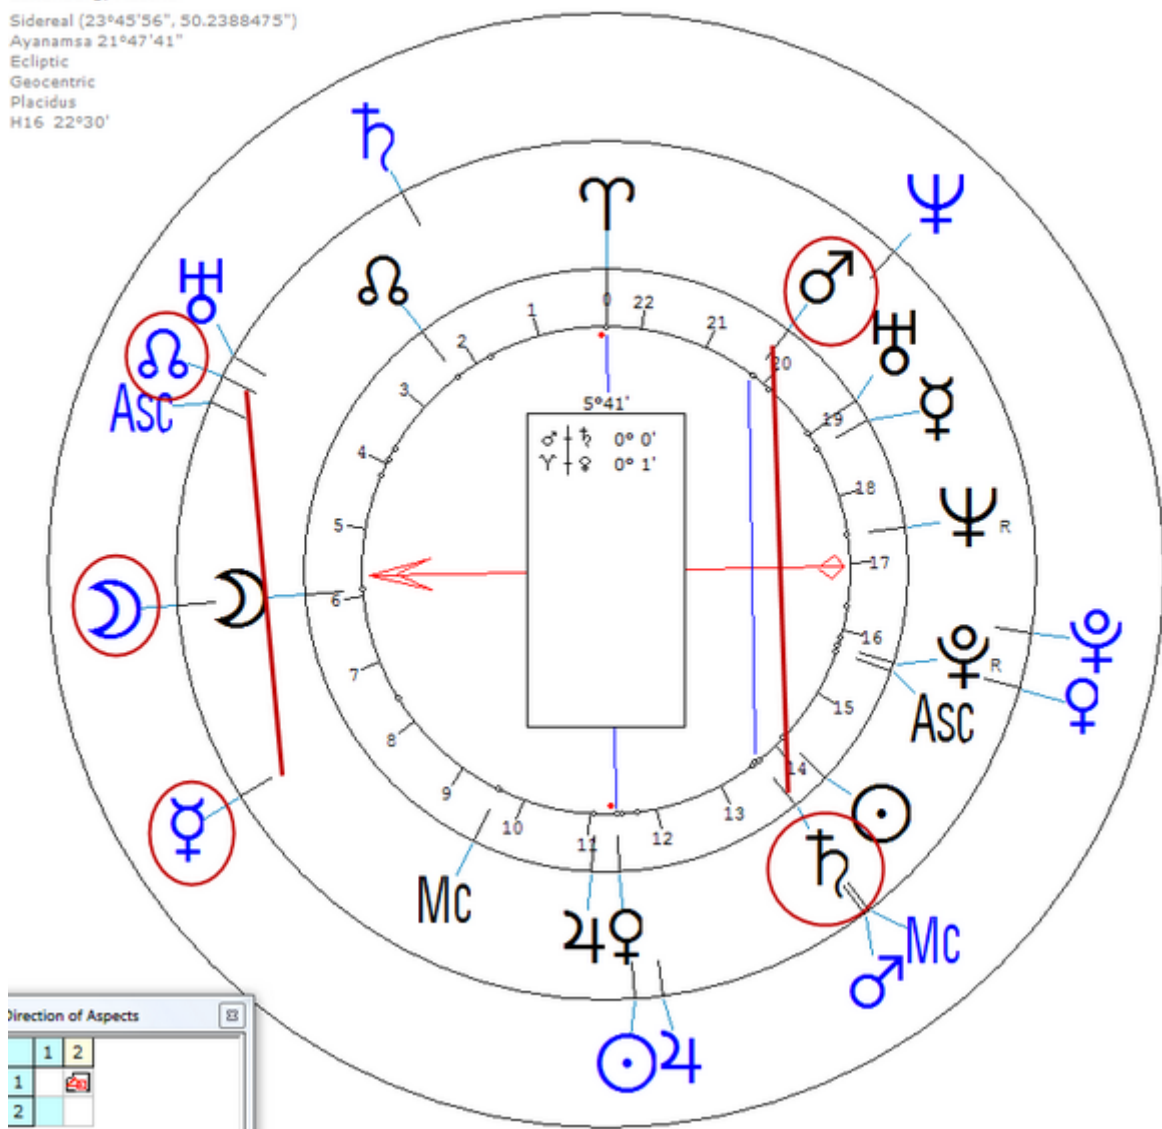

Rudolf, Crown Prince of Austria

21 August 1858 at 22:15 (= 10:15 PM)Laxenburg, Austria, 48n04, 16e21
Austrian royalty, the only son of Emperor Franz Joseph I and Empress Elizabeth.

<https://www.astro.com/astro-databank/Rudolf,_Crown_Prince_of_Austria>

Death by Suicide 31 January 1889 (With lover, age 30)

Progressed Lunar Return (Harmonic 16)

Lunar ♀/♁ = ☽_n = ♂_n/♃_n

Rudolf, Crown Prince of Austria
21 August 1858 Sat 22:15 (GMT+1:05:24) 48n04 16e21
Laxenburg, Austria

Sidereal (23°45'56", 50.2388475")
Ayanamsa 21°47'41"
Ecliptic
Geocentric
Placidus
H16 22°30'